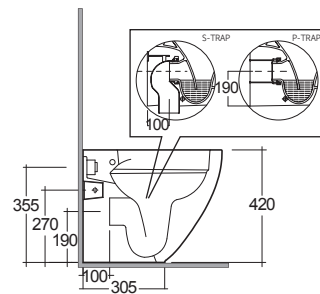

DAKAR

72810

WC RIMLESS FILO MURO TERRA 52 cm
HIDDEN FIX

MADE IN UAE