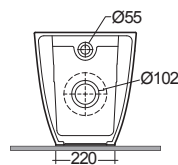

DAKAR

72810

WC RIMLESS FILO MURO TERRA 52 cm
HIDDEN FIX

MADE IN UAE