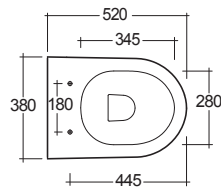

DAKAR

72810

WC RIMLESS FILO MURO TERRA 52 cm
HIDDEN FIX

MADE IN UAE